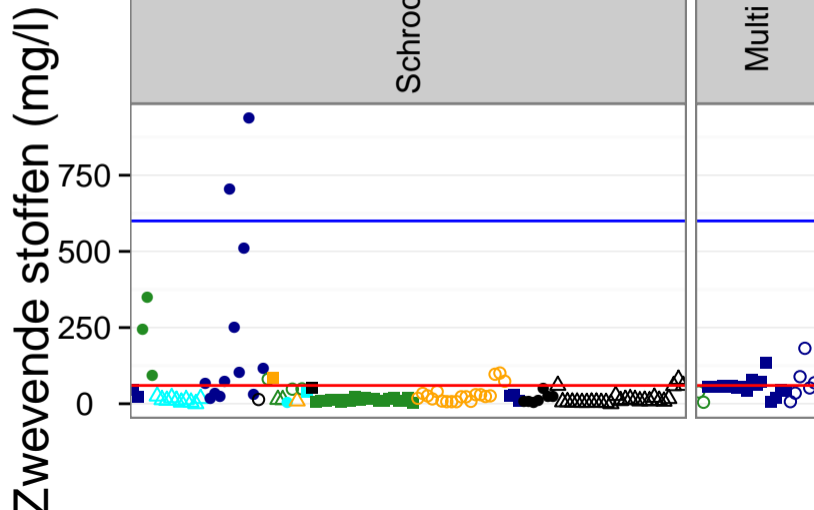

Plot van Zwevende stoffen

legendWZI

- AK
- BezB
- BezB - Coalesc
- BezB - KWS - biofilter - AK
- Buffer
- Buffer - Biologie - Buffer
- Buffer - C/F
- Buffer - C/F - AK
- Buffer - C/F - DBF
- Buffer - C/F - KWS
- Buffer - C/F - ZF - KWS
- Buffer - DBF
- Buffer - LS - ZF
- Buffer - ZF
- Voorbez - Buffer - Biologie